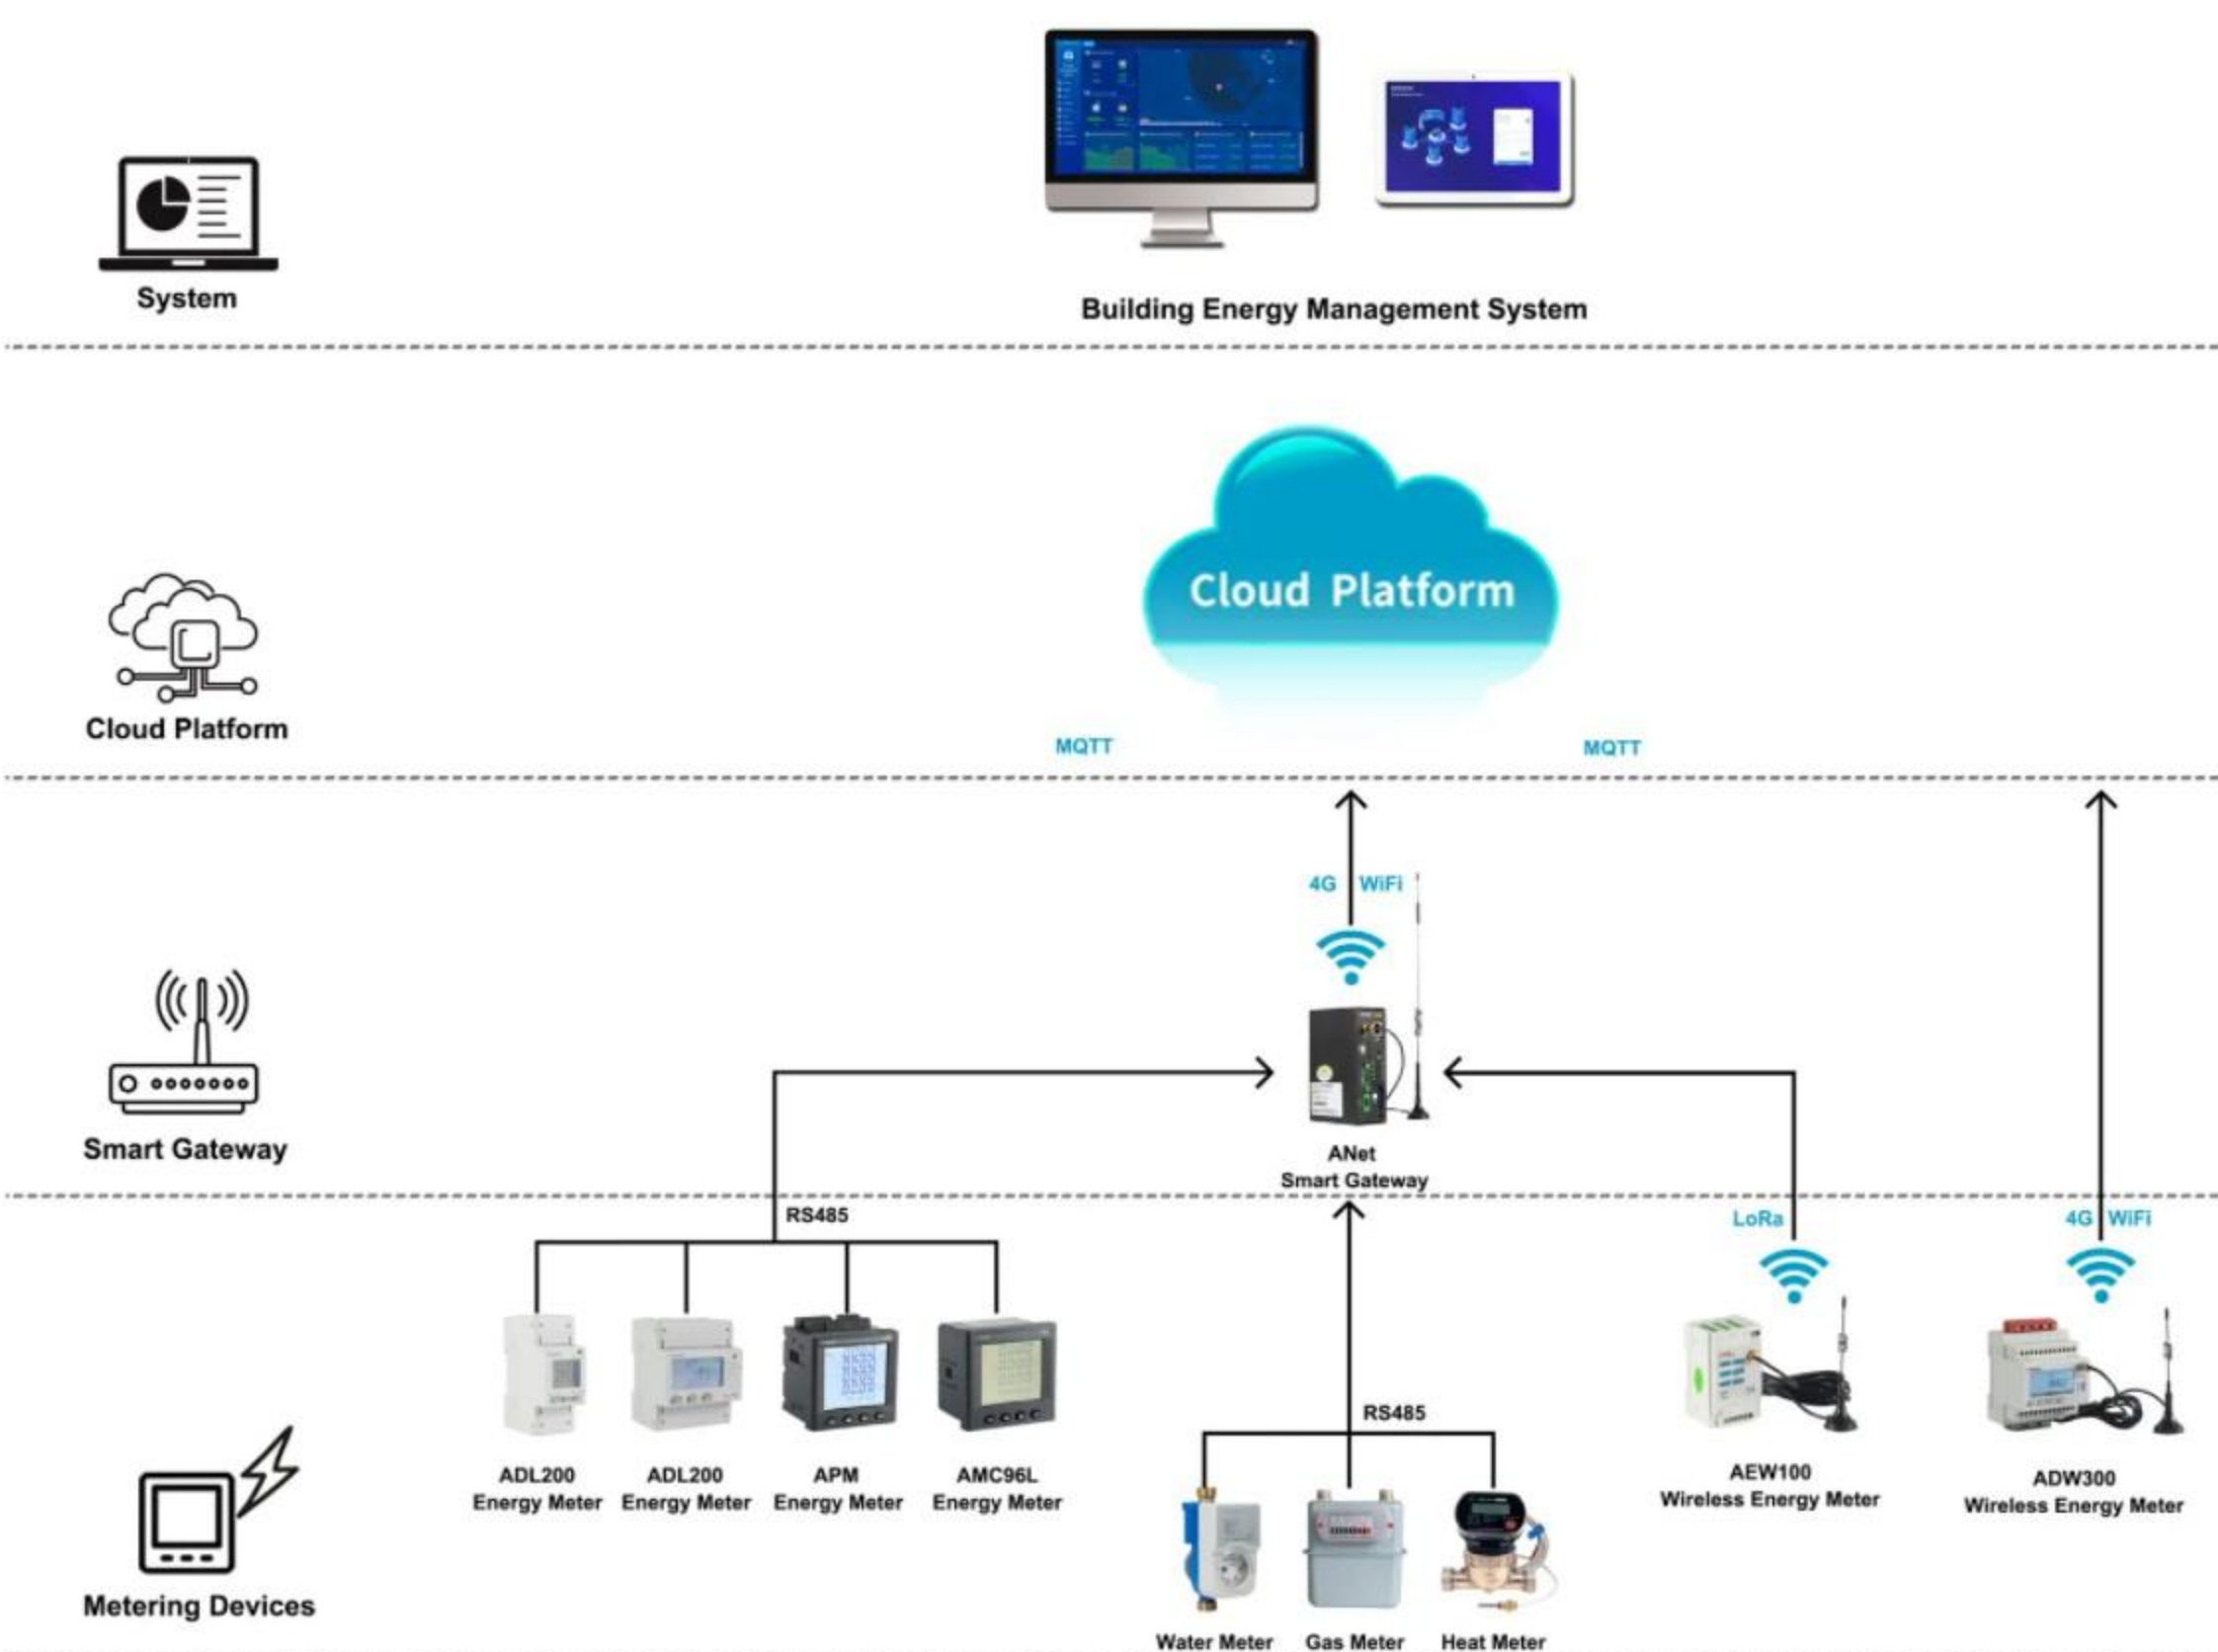

Application Scenario

- Commercial Center
- Office Building
- Chain Hotel
- Shopping Mall
- Gymnasium
- Culture Center

Prologue

In order to maximize the energy efficiency of buildings, Acrel energy management system designed for building can not only realize a real-time energy monitoring but also can automatically generate user's energy report while with lots of other platform function.

Structure

Practical Application

Energy Report

WEB Platform

Related Product

- ADW300**
IoT Wireless Smart Energy Meter
[Read More](#)
- ADW210**
IoT Wireless Multi-function Smart Energy Meter
[Read More](#)
- ADL400**
Three-phase DIN Rail Energy Meter
[Read More](#)
- ADL200**
Single-phase DIN-rail Energy Meter
[Read More](#)
- ANet Series**
Smart Gateway
[Read More](#)
- AWT100**
Smart Gateway
[Read More](#)