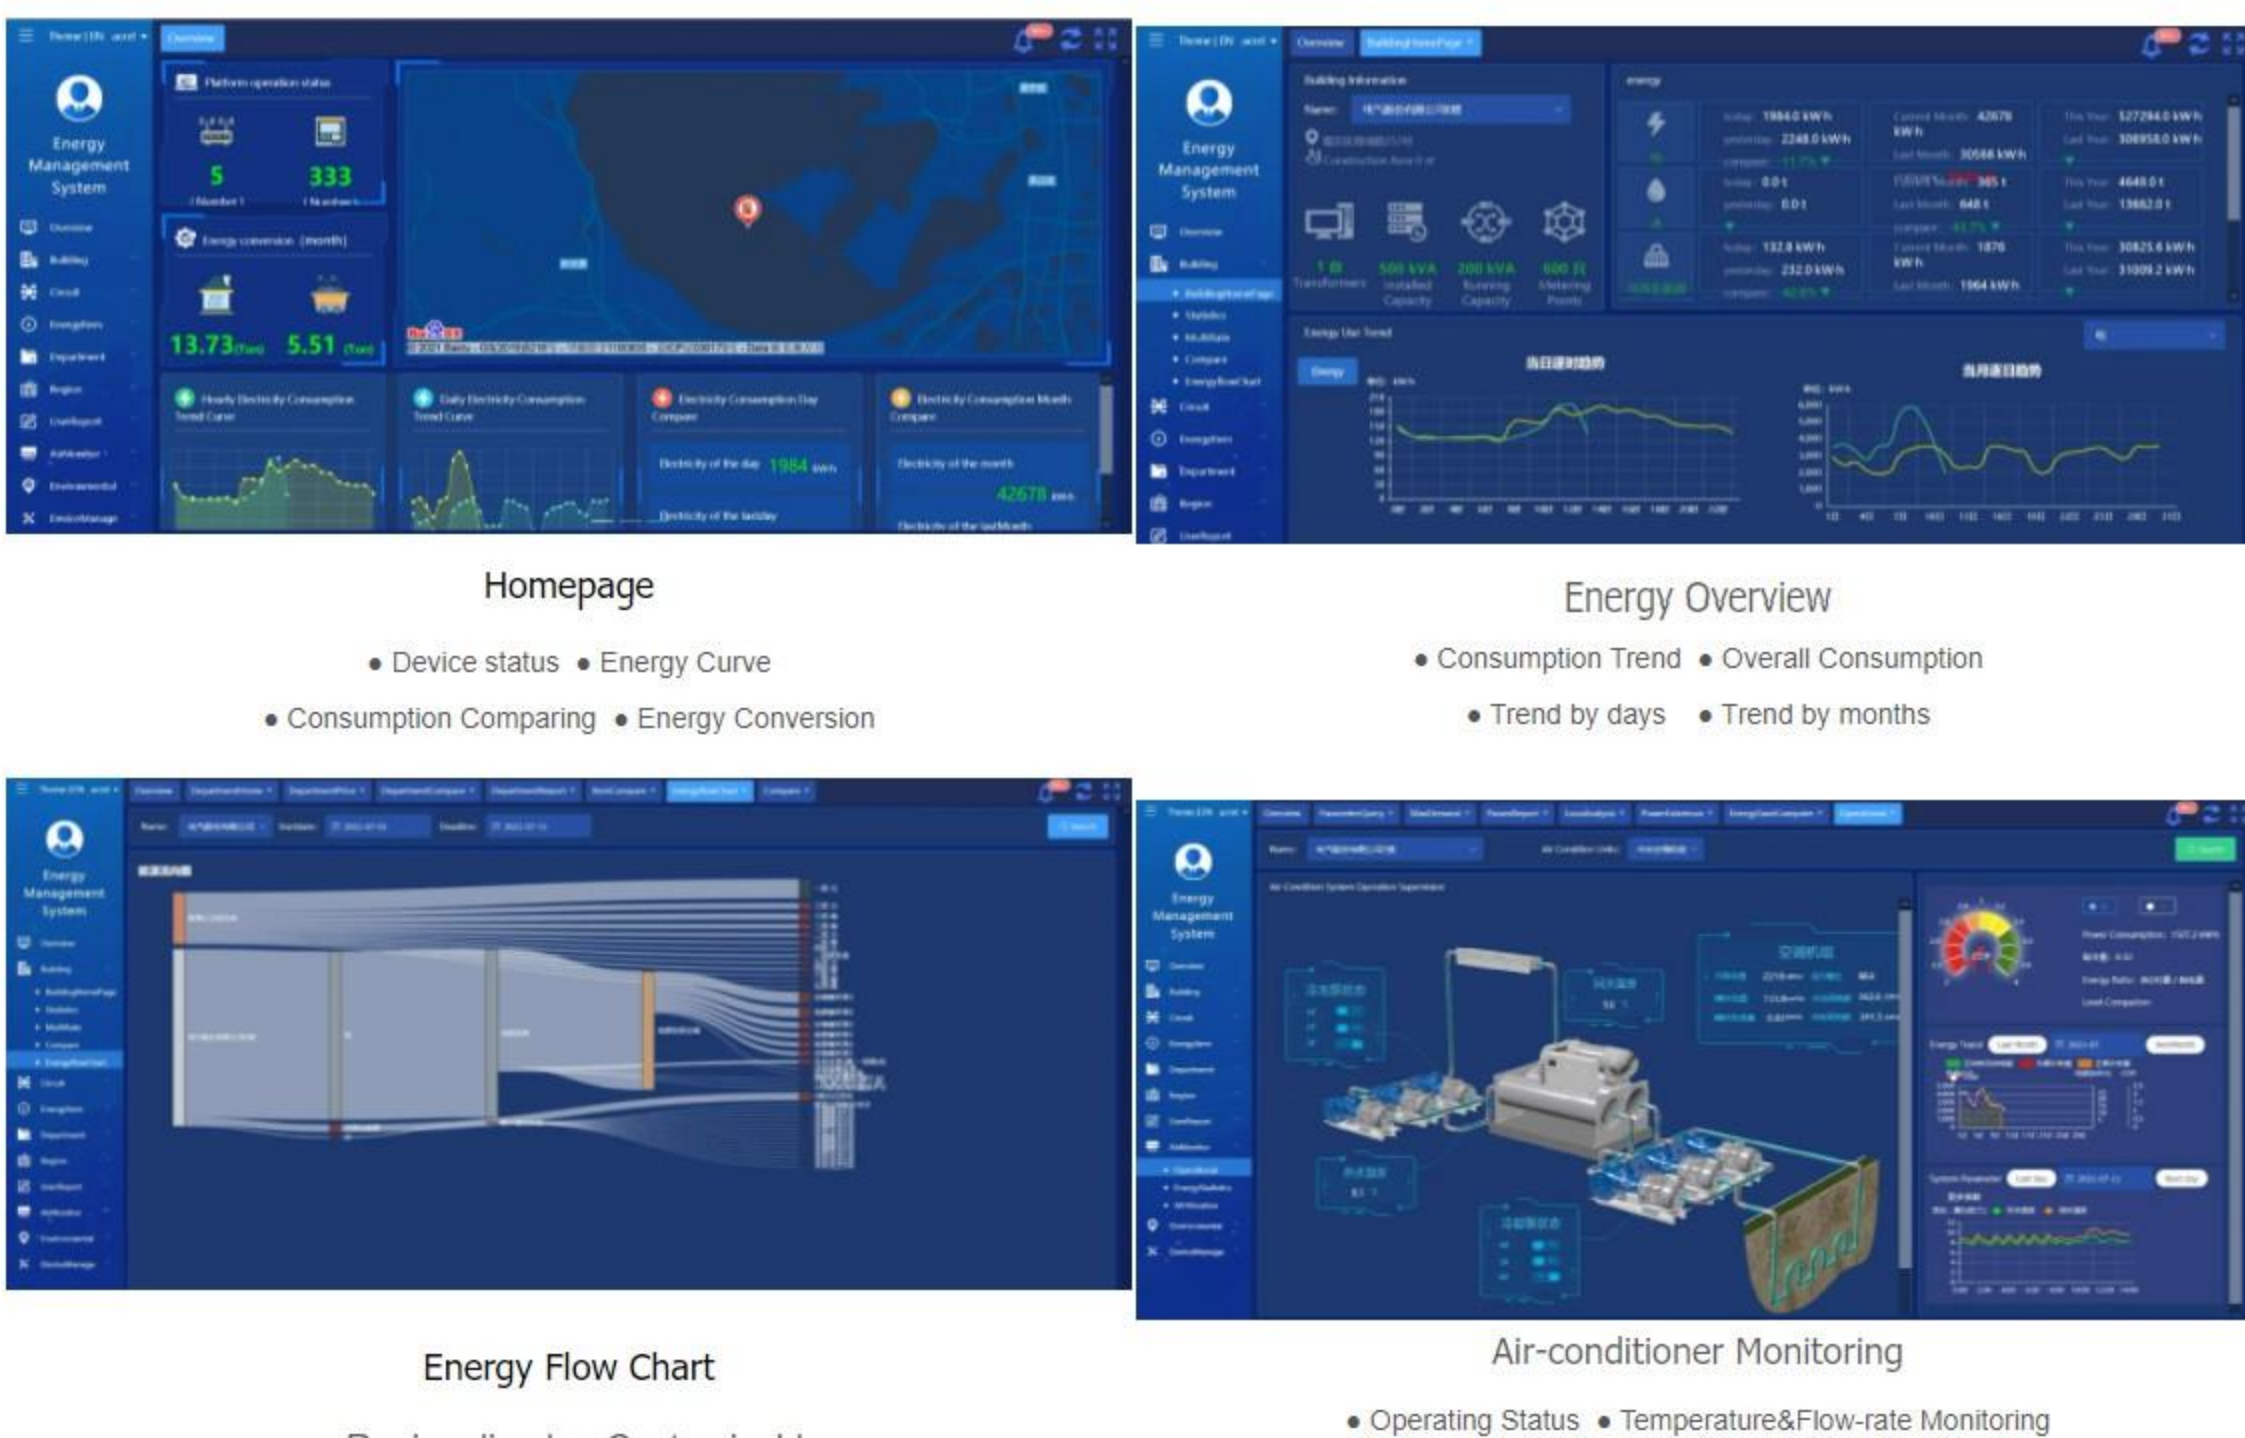

Application Scenario

- Commercial Center
- Office Building
- Chain Hotel
- Shopping Mall
- Gymnasium
- Culture Center

Prologue

In order to maximize the energy efficiency of buildings, Acrel energy management system designed for building can not only realize a real-time energy monitoring but also can automatically generate user's energy report while with lots of other platform function.

Structure

Practical Application

Energy Report

WEB Platform

Related Product

- ADW300**
IoT Wireless Smart Energy Meter
[Read More](#)
- ADW210**
IoT Wireless Multi-function Smart Energy Meter
[Read More](#)
- ADL400**
Three-phase DIN Rail Energy Meter
[Read More](#)
- ADL200**
Single-phase DIN-rail Energy Meter
[Read More](#)
- ANet Series**
Smart Gateway
[Read More](#)
- AWT100**
Smart Gateway
[Read More](#)